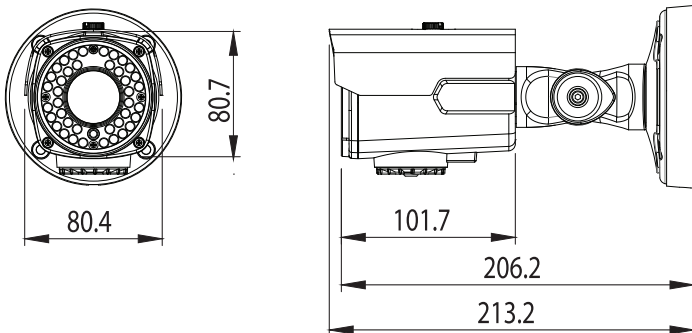

FCC Part 15 subpart B, Class A Digital Devices

RoHS (Restriction of Hazardous Substances) complies with directive 2002/95/EC

© CAMETRON 2016 | *Data subject to change without notice
en, V1, AHD CAMERA series 31. 03 2016

MOTORIZED ZOOM & FOCUS MANUAL IR BULLET CAMERA

CT 6908 HBIVM

VIDEO	Image Sensor	1/ 2.9" SONY CMOS Sensor
	Effective Pixel	1984 (H) × 1105 (V)
INFRA RED	Scanning System	Progressive Scan
	Sync. Type	Internal
	Resolution	1080p (1920×1080)
	S/N	> 50dB (AGC OFF)
	Video Output AHD	1080P @ 30 (NTSC) /25 PAL (fps)
	Min. Illumination	Color 1.0 Lux Black & White : 0.5Lux
	IR LED	40* units
LENS	IR Range	35 Meters
	IR Wavelength	850 nm
OPERATIONAL	Focal Length	f = 2.8 (Wide) x 12.0 (Tele) mm
	Angle of view	92° (Wide), 29° (Tele)
ENVIRONMENT	Type	Motorized Zoom/Focus Manual Iris 3MP
	Mount	On Board
	On Screen Display	Yes
	Camera Title	On / Off (editable)
	Day & Night	ICR (AUTO, COLOR, B/W)
	BLC	BLC / HLC / D-WDR / HSBLC / OFF
	D WDR	Digital WDR (30fps/25fps)
	DNR	(3D/2D) HIGH / MIDDLE / LOW / OFF
	Defog	Auto / Off
	Motion Detection	On / Off (4 Zone Selectable)
	Privacy Masking	On / Off (4 Zone Selectable)
	Sense-up	Auto (Selectable limit 2 x~30 x)/Off
	White Balance	ATW / AWC / INDOOR / OUTDOOR / MANUAL / AWB
	Blemish Compensation	Live DPC / White DPC / Black DPC
	Electronic Shutter Speed	Auto / Manual (1/30(1/25)~1/60000, x2 ~ x30)
Mirror	Mirror H / V / H&V / OFF	
FUNCTION	Construction	Aluminum
	Ingress Protection	IP 68
ELECTRICAL	Protocol	Coaxitron
	Supply Voltage	DC 12V ± 10% / AC 24 ± 10% Dual Voltage
CERTIFICATION	Power consumption	Max. 800mA : LED ON
		FCC, CE, RoHS
DIMENSION(WHD)	80.4x80.7x213.2mm	HUMIDITY 0%~90% WEIGHT App900g

Manufactured in an ISO 9001: 2008 certified quality manufacturing plant. The product is warranted against any manufacturing defect. Regarding the warranty support, please contact authorised distributor for terms & conditions