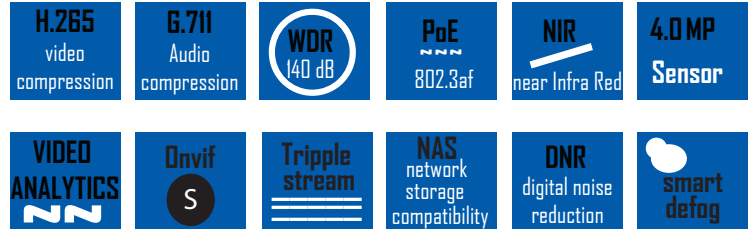

## Product Features

- H.265 Video compression  
50% reduction in bandwidth, storage & bit rate compared with H.264.)
- 140 dB Super WDR ( Excellent performance even when the ratio of the luminosity of brightest and darkest is up to 140dB.)
- Smart PTZ motion detection (Pan and tilt to the position of motion detected area automatically and zoom in synchronously.)
- 255 Preset points ( user can easily control the lens position via mouse to monitor interested area and set up to 255 preset positions for patrolling.)