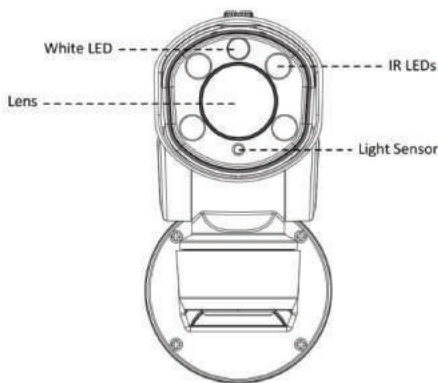

ISOMETRIC VIEW