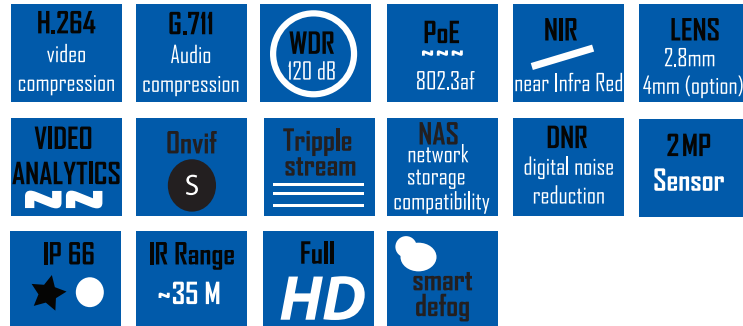

IP Video Surveillance Systems

2.0 MP PoE IR Fixed Lens Dome Camera

CT 320 22 IBD 77WDP

Introduction

CAMETRON CT 320 22 IBD 77 WDP is full HD IR fixed lense eye ball dome camera with resolution of 2 Megapixels. Equipped with varifocal megapixel lens of 2.8mm / 4mm, the unit is designed for the multi purpose applications. The unit is incorporated with WDR function, hence is used for locations with varying lighting conditions. The near Infra Red (NIR) technology helps to boost image and video quality especially in dark as well as low light conditions, hence the clear images are transmitted without loss of details. The special electrical circuitry insures stability for locations or applications with power fluctuations with the surge and lighting protection upto 2000V.

Product Features

- H.264 / MJPEG video compression technology
- Resolution upto 1920 x 1080
- HD Video at 2 Megapixel resolution
- Smart IR, IR range 35M (approx)
- Near Infra Red function
- Wide Dynamic Range 120dB
- IP 66 rated
- 35 Meter IR distance at 0 Lux
- 3D Digital Noise Reduction
- High Light Compensation
- Power on Ethernet
- Tripple Streams (main, sub & third)
- NAS Network Storage compatible
- Onvif - Profile S, Profile G
- Video analytics (tripwire & perimeter detection)
- Smart defog function
- TVS 6000 Lightning / Surge 2000V Protection
- Compatible with Observer 32, 64,128
- Smartphone applications Android observer
- Ultra Low Illumination 0.002 Lux F1.2, AGC ON

Tripwire Detection

Tripwire detection is used to define a virtual line within the camera view where an alert can be generated if an object is detected crossing the line. This way the user is able to configure the direction from where objects traveling across the tripwire to enable the triggering of an alarm.